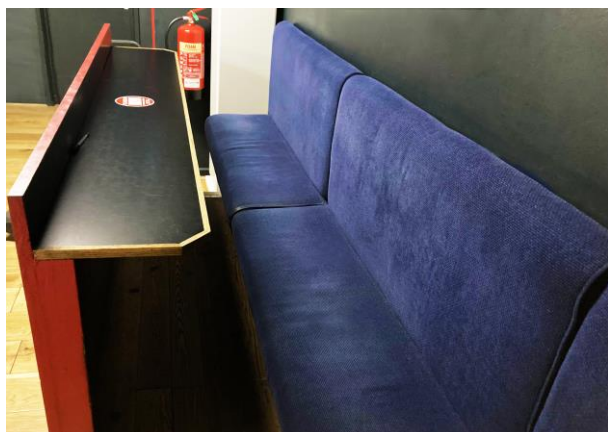

FAT ACCESSIBILITY

At Komedia, we pride ourselves on being a venue that is accessible for everyone.

STANDARD SEATING

To the left here are our standard seats for our seated shows. Our seats are 84cm tall, chair legs are 46cm high, 42cm wide, 50cm deep and weigh 6.10kg.